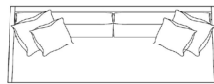

SOPHIE

*PRODUCT SHOWN MAY NOT DEPICT STANDARD OFFERING

BODY DETAILS:

UPHOLSTERED & SLIPCOVERED

SEAT DETAILS:

LOOSE SEAT CONFIGURATION
BOXED BENCH STYLE CUSHION
SPRING DOWN CONSTRUCTION

BACK DETAILS:

LOOSE BACK CONFIGURATION
BOXED STYLE PILLOWS
FEATHER DOWN CONSTRUCTION

LEG DETAILS:

2" H (5cm) LEG - FLUSH TO EDGE
SPECIFY LEG FINISH

TOSS PILLOW DETAILS:

KNIFE EDGE
MICROFIBER CONSTRUCTION

TOP VIEW

XL - 110" W

SIDE VIEW

SOFA - 98" W

STANDARD DOUBLE NEEDLE STITCH DETAIL ON
BODY, SEAT CUSHION, BACK AND TOSS PILLOWS
UNLESS OTHERWISE SPECIFIED.

MEASUREMENTS ARE APPROXIMATE

SOPHIE SPECIFICATIONS

OVERALL DIMENSIONS

OVERALL HEIGHT: 32"/81cm
 OVERALL DEPTH: 40"/102cm
 INTERIOR DEPTH: 36"/91cm
 SEAT DEPTH: 26"/66cm
 SEAT HEIGHT: 19.5"/50cm
 ARM HEIGHT: 22"/56cm
 LEG HEIGHT: 2"/5cm

VERSION

(CODE)	STANDARD	METRIC
XL (4000)	110" W	279cm W
SOFA (3000)	96" W	244cm W
CONDO (2500)	86" W	218cm W
CHAIR (1000)	42" W	107cm W
CLUB CHAIR (0500)	27" W x 36" D x 32" H	69cm W x 91cm D x 81cm H
SWIVEL CLUB CHAIR (0512)	27" W x 36" D x 32" H	69cm W x 91cm D x 81cm H