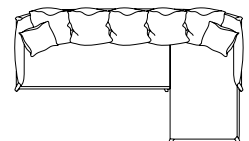

TOP VIEW

XL - 110" W

SIDE VIEW

SOFA - 98" W

CONDO - 86" W

**SOME MODELS MAY REQUIRE PIECE OUTS
DEPENDING ON PATTERN REPEAT/NAP OF FABRIC.
PLEASE CONFIRM PIECE OUT DETAILS WITH YOUR
CUSTOMER SERVICE REPRESENTATIVE.

STANDARD DOUBLE NEEDLE STITCH DETAIL ON
BODY, SEAT CUSHION, BACK AND TOSS PILLOWS
UNLESS OTHERWISE SPECIFIED.

MEASUREMENTS ARE APPROXIMATE

CHAISE SECTIONAL

*AVAILABLE AS A CHAISE
SECTIONAL ONLY

MURPHY LOUNGE SPECIFICATIONS

OVERALL DIMENSIONS

OVERALL HEIGHT TO FRAME: 30"/76cm
 OVERALL DEPTH: 41"/104cm
 INTERIOR DEPTH: 31"/79cm
 SEAT DEPTH: 22"/56cm
 SEAT HEIGHT: 19"/48cm
 ARM HEIGHT: 21"/53cm
 LEG HEIGHT:
 FRONT: 9.5"/24cm
 BACK: 7.75"/20cm

VERSION

(CODE)	STANDARD	METRIC
XL (4000)	110" W	279cm W
SOFA (3000)	98" W	249cm W
CONDO (2500)	86" W	218cm W

SECTIONAL VERSION

	STANDARD	METRIC
ARM WIDTH	6" W	15cm W
LAF/RAF OPEN END (2503/2503)	81" W	206cm W
LAF/RAF CHAISE (5003/5002)	38" W x 70" D x 30" H	97cm W x 178cm D x 76cm H