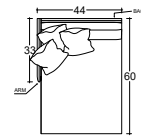

LAF/RAF LOUNGE
(#4193/#4192)