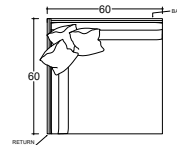

CORNER UNIT
(#1560)