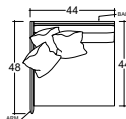

ARMLESS CHAISE (#5001)

44" w/ L/R RETURN FRONT VIEW

CORNER UNIT (#1060)

LOUNGE w/ L/R RETURN (#4105/#4104)

CHAISE w/ L/R RETURN (#5005/#5004)

44" W LAF/RAF FRONT VIEW

LAF/RAF CHAIR (#1003/#1002)

LAF/RAF LOUNGE (#4103/#4102)

MEASUREMENTS ARE APPROXIMATE

KATIE 44" W SPECIFICATIONS

OVERALL DIMENSIONS

OVERALL HEIGHT TO FRAME: 31"/79cm
 OVERALL WIDTH: 44"/112cm
 OVERALL DEPTH ARMLESS & L/R RETURN:
 CHAIR: 44"/112cm
 LOUNGE: 60"/152cm
 CHAISE: 72"/183cm
 OVERALL DEPTH LAF/RAF:
 CHAIR: 48"/122cm
 LOUNGE: 64"/163cm
 CHAISE: 76"/193cm
 SEAT HEIGHT: 21"/53cm
 ARM HEIGHT: 31"/79cm
 LEG HEIGHT: 1.25"/3cm

MEASUREMENTS ARE APPROXIMATE

KATIE 60" SPECIFICATIONS

OVERALL DIMENSIONS

OVERALL HEIGHT TO FRAME: 31"/79cm
 OVERALL WIDTH: 44"/112cm
 OVERALL DEPTH ARMLESS & L/R RETURN:
 CHAIR: 44"/112cm
 LOUNGE: 60"/152cm
 CHAISE: 72"/183cm
 OVERALL DEPTH LAF/RAF:
 CHAIR: 48"/122cm
 LOUNGE: 64"/163cm
 CHAISE: 76"/193cm
 SEAT HEIGHT: 21"/53cm
 ARM HEIGHT: 31"/79cm
 LEG HEIGHT: 1.25"/3cm

MEASUREMENTS ARE APPROXIMATE

KATIE OTTOMAN SPECIFICATIONS

OVERALL DIMENSIONS

OVERALL HEIGHT: 21"/53cm
LEG HEIGHT: 1.25"/3cm

VERSION (CODE)	STANDARD	METRIC
OTTOMAN 44/44 (0158)	44" W x 44" D	112cm W x 112cm D
OTTOMAN 44/60 (0407)	44" W x 60" D	112cm W x 152cm D
OTTOMAN 60/60 (0160)	60" W x 60" D	152cm W x 152cm D
3/4 ROUND OTTOMAN (0296)	48" DIA x 21" D	122cm W x 53cm D