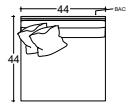

ARMLESS CHAIR (#1001)