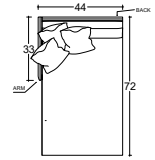

LAF/RAF CHAISE
(#5093/#5092)