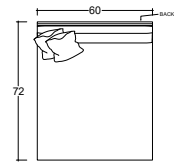

ARMLESS CHAISE
(#5501)