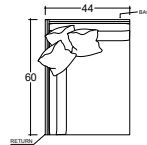

LOUNGE w/ L/R RETURN (#4105/#4104)