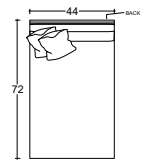

ARMLESS CHAISE (#5001)