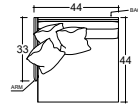

LAF/RAF CHAIR
(#1093/#1092)