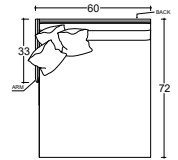

LAF/RAF CHAISE
(#5593/#5592)

**SOME MODELS MAY REQUIRE PIECE OUTS
DEPENDING ON PATTERN REPEAT/NAP OF FABRIC.
PLEASE CONFIRM PIECE OUT DETAILS WITH YOUR
CUSTOMER SERVICE REPRESENTATIVE.

STANDARD DOUBLE NEEDLE STITCH DETAIL ON
BODY, SEAT CUSHION, BACK AND TOSS PILLOWS
UNLESS OTHERWISE SPECIFIED.

MEASUREMENTS ARE APPROXIMATE