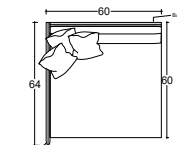

MEASUREMENTS ARE APPROXIMATE

KATIE 44" W SPECIFICATIONS

OVERALL DIMENSIONS

OVERALL HEIGHT TO FRAME: 31"/79cm
 OVERALL WIDTH: 44"/112cm
 OVERALL DEPTH ARMLESS & L/R RETURN:
 CHAIR: 44"/112cm
 LOUNGE: 60"/152cm
 CHAISE: 72"/183cm
 OVERALL DEPTH LAF/RAF:
 CHAIR: 48"/122cm
 LOUNGE: 64"/163cm
 CHAISE: 76"/193cm
 SEAT HEIGHT: 21"/53cm
 ARM HEIGHT: 31"/79cm
 LEG HEIGHT: 1.25"/3cm

ARMLESS CHAISE
(#5501)

60" W L/R RETURN
FRONT VIEW

CHAIR w/ L/R RETURN
(#1509/#1508)

CORNER UNIT
(#1560)

CHAISE w/ L/R RETURN
(#5505/#5504)

60" W LAF/RAF
FRONT VIEW

LAF/RAF CHAIR
(#1503/#1502)

LAF/RAF LOUNGE
(#4603/#4602)

MEASUREMENTS ARE APPROXIMATE

KATIE 60" SPECIFICATIONS

OVERALL DIMENSIONS

OVERALL HEIGHT TO FRAME: 31"/79cm
 OVERALL WIDTH: 44"/112cm
 OVERALL DEPTH ARMLESS & L/R RETURN:
 CHAIR: 44"/112cm
 LOUNGE: 60"/152cm
 CHAISE: 72"/183cm
 OVERALL DEPTH LAF/RAF:
 CHAIR: 48"/122cm
 LOUNGE: 64"/163cm
 CHAISE: 76"/193cm
 SEAT HEIGHT: 21"/53cm
 ARM HEIGHT: 31"/79cm
 LEG HEIGHT: 1.25"/3cm

MEASUREMENTS ARE APPROXIMATE

KATIE OTTOMAN SPECIFICATIONS

OVERALL DIMENSIONS

OVERALL HEIGHT: 21"/53cm
LEG HEIGHT: 1.25"/3cm

VERSION (CODE)	STANDARD	METRIC
OTTOMAN 44/44 (0158)	44" W x 44" D	112cm W x 112cm D
OTTOMAN 44/60 (0407)	44" W x 60" D	112cm W x 152cm D
OTTOMAN 60/60 (0160)	60" W x 60" D	152cm W x 152cm D
3/4 ROUND OTTOMAN (0296)	48" DIA x 21" D	122cm W x 53cm D