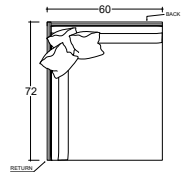

ARMLESS CHAISE
(#5501)

60" W L/R RETURN
FRONT VIEW

CHAIR w/ L/R RETURN
(#1509/#1508)

CORNER UNIT
(#1560)

CHAISE w/ L/R RETURN
(#5505/#5504)

60" W LAF/RAF
FRONT VIEW

LAF/RAF CHAIR
(#1503/#1502)

LAF/RAF LOUNGE
(#4603/#4602)

MEASUREMENTS ARE APPROXIMATE

KATIE 60" SPECIFICATIONS

OVERALL DIMENSIONS

OVERALL HEIGHT TO FRAME: 31"/79cm
 OVERALL WIDTH: 44"/112cm
 OVERALL DEPTH ARMLESS & L/R RETURN:
 CHAIR: 44"/112cm
 LOUNGE: 60"/152cm
 CHAISE: 72"/183cm
 OVERALL DEPTH LAF/RAF:
 CHAIR: 48"/122cm
 LOUNGE: 64"/163cm
 CHAISE: 76"/193cm
 SEAT HEIGHT: 21"/53cm
 ARM HEIGHT: 31"/79cm
 LEG HEIGHT: 1.25"/3cm

STANDARD DOUBLE NEEDLE STITCH DETAIL ON
BODY, SEAT CUSHION, BACK AND TOSS PILLOWS
UNLESS OTHERWISE SPECIFIED.

MEASUREMENTS ARE APPROXIMATE

KATIE 1/2 ARM SPECIFICATIONS

OVERALL DIMENSIONS

OVERALL HEIGHT TO FRAME: 31"/79cm
 OVERALL WIDTH: 44"/112cm
 OVERALL DEPTH ARMLESS & L/R RETURN:
 CHAIR: 44"/112cm
 LOUNGE: 60"/152cm
 CHAISE: 72"/183cm
 OVERALL DEPTH LAF/RAF:
 CHAIR: 48"/122cm
 LOUNGE: 64"/163cm
 CHAISE: 76"/193cm
 SEAT HEIGHT: 21"/53cm
 ARM HEIGHT: 31"/79cm
 LEG HEIGHT: 1.25"/3cm

MEASUREMENTS ARE APPROXIMATE

KATIE OTTOMAN SPECIFICATIONS

OVERALL DIMENSIONS

OVERALL HEIGHT: 21"/53cm
LEG HEIGHT: 1.25"/3cm

VERSION (CODE)	STANDARD	METRIC
OTTOMAN 44/44 (0158)	44" W x 44" D	112cm W x 112cm D
OTTOMAN 44/60 (0407)	44" W x 60" D	112cm W x 152cm D
OTTOMAN 60/60 (0160)	60" W x 60" D	152cm W x 152cm D
3/4 ROUND OTTOMAN (0296)	48" DIA x 21" D	122cm W x 53cm D