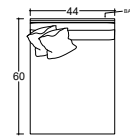

ARMLESS LOUNGE (#4101)