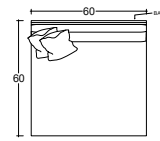

ARMLESS LOUNGE
(#4601)