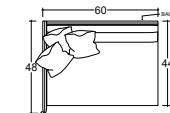

ARMLESS CHAISE
(#5501)

60" W L/R RETURN
FRONT VIEW

CHAIR w/ L/R RETURN
(#1509/#1508)

CORNER UNIT
(#1560)

CHAISE w/ L/R RETURN
(#5505/#5504)

60" W LAF/RAF
FRONT VIEW

LAF/RAF CHAIR
(#1503/#1502)

LAF/RAF LOUNGE
(#4603/#4602)

MEASUREMENTS ARE APPROXIMATE

KATIE 60" SPECIFICATIONS

OVERALL DIMENSIONS

OVERALL HEIGHT TO FRAME: 31"/79cm
 OVERALL WIDTH: 44"/112cm
 OVERALL DEPTH ARMLESS & L/R RETURN:
 CHAIR: 44"/112cm
 LOUNGE: 60"/152cm
 CHAISE: 72"/183cm
 OVERALL DEPTH LAF/RAF:
 CHAIR: 48"/122cm
 LOUNGE: 64"/163cm
 CHAISE: 76"/193cm
 SEAT HEIGHT: 21"/53cm
 ARM HEIGHT: 31"/79cm
 LEG HEIGHT: 1.25"/3cm

MEASUREMENTS ARE APPROXIMATE

KATIE OTTOMAN SPECIFICATIONS

OVERALL DIMENSIONS

OVERALL HEIGHT: 21"/53cm
LEG HEIGHT: 1.25"/3cm

VERSION (CODE)	STANDARD	METRIC
OTTOMAN 44/44 (0158)	44" W x 44" D	112cm W x 112cm D
OTTOMAN 44/60 (0407)	44" W x 60" D	112cm W x 152cm D
OTTOMAN 60/60 (0160)	60" W x 60" D	152cm W x 152cm D
3/4 ROUND OTTOMAN (0296)	48" DIA x 21" D	122cm W x 53cm D