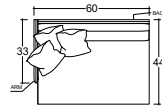

LAF/RAF CHAIR
(#1593/#1592)