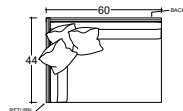

CHAIR w/ L/R RETURN
(#1509/#1508)