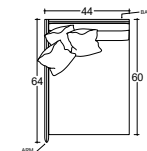

LAF/RAF LOUNGE (#4103/#4102)