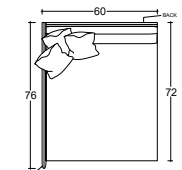

MEASUREMENTS ARE APPROXIMATE

KATIE 44" W SPECIFICATIONS

OVERALL DIMENSIONS

OVERALL HEIGHT TO FRAME: 31"/79cm
 OVERALL WIDTH: 44"/112cm
 OVERALL DEPTH ARMLESS & L/R RETURN:
 CHAIR: 44"/112cm
 LOUNGE: 60"/152cm
 CHAISE: 72"/183cm
 OVERALL DEPTH LAF/RAF:
 CHAIR: 48"/122cm
 LOUNGE: 64"/163cm
 CHAISE: 76"/193cm
 SEAT HEIGHT: 21"/53cm
 ARM HEIGHT: 31"/79cm
 LEG HEIGHT: 1.25"/3cm

ARMLESS CHAISE
(#5501)

60" W L/R RETURN
FRONT VIEW

CHAIR w/ L/R RETURN
(#1509/#1508)

CORNER UNIT
(#1560)

CHAISE w/ L/R RETURN
(#5505/#5504)

60" W LAF/RAF
FRONT VIEW

LAF/RAF CHAIR
(#1503/#1502)

LAF/RAF LOUNGE
(#4603/#4602)

MEASUREMENTS ARE APPROXIMATE

KATIE 60" SPECIFICATIONS

OVERALL DIMENSIONS

OVERALL HEIGHT TO FRAME: 31"/79cm
 OVERALL WIDTH: 44"/112cm
 OVERALL DEPTH ARMLESS & L/R RETURN:
 CHAIR: 44"/112cm
 LOUNGE: 60"/152cm
 CHAISE: 72"/183cm
 OVERALL DEPTH LAF/RAF:
 CHAIR: 48"/122cm
 LOUNGE: 64"/163cm
 CHAISE: 76"/193cm
 SEAT HEIGHT: 21"/53cm
 ARM HEIGHT: 31"/79cm
 LEG HEIGHT: 1.25"/3cm

MEASUREMENTS ARE APPROXIMATE

KATIE OTTOMAN SPECIFICATIONS

OVERALL DIMENSIONS

OVERALL HEIGHT: 21"/53cm
LEG HEIGHT: 1.25"/3cm

VERSION (CODE)	STANDARD	METRIC
OTTOMAN 44/44 (0158)	44" W x 44" D	112cm W x 112cm D
OTTOMAN 44/60 (0407)	44" W x 60" D	112cm W x 152cm D
OTTOMAN 60/60 (0160)	60" W x 60" D	152cm W x 152cm D
3/4 ROUND OTTOMAN (0296)	48" DIA x 21" D	122cm W x 53cm D