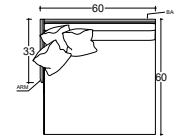

LAF/RAF LOUNGE
(#4693/#4692)