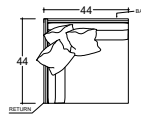

CORNER UNIT (#1060)