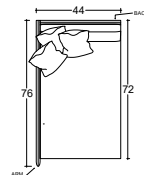

ARMLESS CHAISE (#5001)

44" w/ L/R RETURN FRONT VIEW

CORNER UNIT (#1060)

LOUNGE w/ L/R RETURN (#4105/#4104)

CHAISE w/ L/R RETURN (#5005/#5004)

44" W LAF/RAF FRONT VIEW

LAF/RAF CHAIR (#1003/#1002)

LAF/RAF LOUNGE (#4103/#4102)

MEASUREMENTS ARE APPROXIMATE

KATIE 44" W SPECIFICATIONS

OVERALL DIMENSIONS

OVERALL HEIGHT TO FRAME: 31"/79cm
 OVERALL WIDTH: 44"/112cm
 OVERALL DEPTH ARMLESS & L/R RETURN:
 CHAIR: 44"/112cm
 LOUNGE: 60"/152cm
 CHAISE: 72"/183cm
 OVERALL DEPTH LAF/RAF:
 CHAIR: 48"/122cm
 LOUNGE: 64"/163cm
 CHAISE: 76"/193cm
 SEAT HEIGHT: 21"/53cm
 ARM HEIGHT: 31"/79cm
 LEG HEIGHT: 1.25"/3cm

MEASUREMENTS ARE APPROXIMATE

KATIE 60" SPECIFICATIONS

OVERALL DIMENSIONS

OVERALL HEIGHT TO FRAME: 31"/79cm
 OVERALL WIDTH: 44"/112cm
 OVERALL DEPTH ARMLESS & L/R RETURN:
 CHAIR: 44"/112cm
 LOUNGE: 60"/152cm
 CHAISE: 72"/183cm
 OVERALL DEPTH LAF/RAF:
 CHAIR: 48"/122cm
 LOUNGE: 64"/163cm
 CHAISE: 76"/193cm
 SEAT HEIGHT: 21"/53cm
 ARM HEIGHT: 31"/79cm
 LEG HEIGHT: 1.25"/3cm

MEASUREMENTS ARE APPROXIMATE

KATIE OTTOMAN SPECIFICATIONS

OVERALL DIMENSIONS

OVERALL HEIGHT: 21"/53cm
LEG HEIGHT: 1.25"/3cm

VERSION (CODE)	STANDARD	METRIC
OTTOMAN 44/44 (0158)	44" W x 44" D	112cm W x 112cm D
OTTOMAN 44/60 (0407)	44" W x 60" D	112cm W x 152cm D
OTTOMAN 60/60 (0160)	60" W x 60" D	152cm W x 152cm D
3/4 ROUND OTTOMAN (0296)	48" DIA x 21" D	122cm W x 53cm D