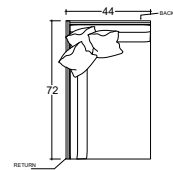

LOUNGE w/ L/R RETURN (#4105/#4104)

CHAISE w/ L/R RETURN (#5005/#5004)