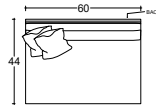

VERSION

(CODE)	STANDARD	METRIC
44" ARMLESS CHAIR (1001)	44" W x 44" D	112cm W x 112cm D
44" ARMLESS LOUNGE (4101)	44" W x 60" D	112cm W x 152cm D
44" ARMLESS CHAISE (5001)	44" W x 72" D	112cm W x 183cm D
44" CORNER UNIT (1060)	44" W x 44" D	112cm W x 112cm D
44" LOUNGE w/ L/R RETURN (4105/4104)	44" W x 60" D	112cm W x 152cm D
44" CHAISE w/ L/R RETURN (5005/5004)	44" W x 72" D	112cm W x 183cm D
44" LAF/RAF CHAIR (1003/1002)	44" W x 48" D	112cm W x 122cm D
44" LAF/RAF LOUNGE (4103/4102)	44" W x 64" D	112cm W x 163cm D
44" LAF/RAF CHAISE (5003/5002)	44" W x 76" D	112cm W x 193cm D

LEG DETAILS:

1 1/25" H (3cm) RECESSED LEG
UPCYCLED WALNUT
DEAD FLAT FINISH

TOSS PILLOW DETAILS:

KNIFE EDGE
MICROFIBER CONSTRUCTION

60" W OPTIONS

60" W ARMLESS
FRONT VIEW

ARMLESS CHAIR
(#1501)

ARMLESS LOUNGE
(#4601)

MEASUREMENTS ARE APPROXIMATE

KATIE 60" SPECIFICATIONS

OVERALL DIMENSIONS

OVERALL HEIGHT TO FRAME: 31"/79cm
 OVERALL WIDTH: 44"/112cm
 OVERALL DEPTH ARMLESS & L/R RETURN:
 CHAIR: 44"/112cm
 LOUNGE: 60"/152cm
 CHAISE: 72"/183cm
 OVERALL DEPTH LAF/RAF:
 CHAIR: 48"/122cm
 LOUNGE: 64"/163cm
 CHAISE: 76"/193cm
 SEAT HEIGHT: 21"/53cm
 ARM HEIGHT: 31"/79cm
 LEG HEIGHT: 1.25"/3cm

MEASUREMENTS ARE APPROXIMATE

KATIE OTTOMAN SPECIFICATIONS

OVERALL DIMENSIONS

OVERALL HEIGHT: 21"/53cm
LEG HEIGHT: 1.25"/3cm

VERSION (CODE)	STANDARD	METRIC
OTTOMAN 44/44 (0158)	44" W x 44" D	112cm W x 112cm D
OTTOMAN 44/60 (0407)	44" W x 60" D	112cm W x 152cm D
OTTOMAN 60/60 (0160)	60" W x 60" D	152cm W x 152cm D
3/4 ROUND OTTOMAN (0296)	48" DIA x 21" D	122cm W x 53cm D