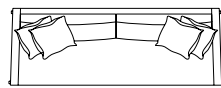

JUNE

*PRODUCT SHOWN MAY NOT DEPICT STANDARD OFFERING

BODY DETAILS:
UPHOLSTERED ONLY

SEAT DETAILS:
LOOSE SEAT CONFIGURATION
BOXED BENCH STYLE CUSHION
SPRING DOWN CONSTRUCTION

BACK DETAILS:
LOOSE BACK CONFIGURATION
BOXED STYLE PILLOWS
FEATHER DOWN CONSTRUCTION

BASE DETAILS:
EXPOSED WOOD BASE
5.5" H (14cm) FROM FLOOR
SPECIFY LEG FINISH

TOSS PILLOW DETAILS:
KNIFE EDGE
MICROFIBER CONSTRUCTION

TOP VIEW

**SOME MODELS MAY REQUIRE PIECE OUTS
DEPENDING ON PATTERN REPEAT/NAP OF FABRIC.
PLEASE CONFIRM PIECE OUT DETAILS WITH YOUR
CUSTOMER SERVICE REPRESENTATIVE.

STANDARD DOUBLE NEEDLE STITCH DETAIL ON
BODY, SEAT CUSHION, BACK AND TOSS PILLOWS
UNLESS OTHERWISE SPECIFIED.

MEASUREMENTS ARE APPROXIMATE