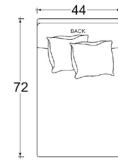

ARMLESS CHAISE (#5001)