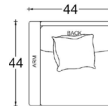

LAF/RAF CHAIR (#1003/#1002)