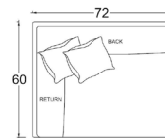

### OVERALL DIMENSIONS

OVERALL HEIGHT TO FRAME: 29"/74cm  
 OVERALL HEIGHT TO BACK PILLOW: 34"/86cm  
 OVERALL WIDTH: 44"/112cm  
 OVERALL DEPTH:  
     CHAIR: 44"/112cm  
     LOUNGE: 60"/152cm  
     CHAISE: 72"/183cm  
 SEAT DEPTH:  
     CHAIR: 26"/66cm  
     LOUNGE: 42"/107cm  
     CHAISE: 54"/137cm  
 SEAT HEIGHT: 20"/51cm  
 ARM HEIGHT: 24"/61cm  
 LEG HEIGHT: 1125"/3cm

### OVERALL DIMENSIONS

OVERALL HEIGHT TO FRAME: 29"/74cm  
 OVERALL HEIGHT TO BACK PILLOW: 34"/86cm  
 OVERALL WIDTH: 60"/152cm  
 OVERALL DEPTH:  
     CHAIR: 44"/112cm  
     LOUNGE: 60"/152cm  
     CHAISE: 72"/183cm  
 SEAT DEPTH:  
     CHAIR: 26"/66cm  
     LOUNGE: 42"/107cm  
     CHAISE: 54"/137cm  
 SEAT HEIGHT: 20"/51cm  
 ARM HEIGHT: 24"/61cm  
 LEG HEIGHT: 11.25"/3cm

### 72" W OPTIONS

72" W ARMLESS  
FRONT VIEW

ARMLESS CHAIR  
(#2001)

ARMLESS LOUNGE  
(#4701)

72" W w/ L/R RETURN  
FRONT VIEW

CHAIR w/ L/R RETURN  
(#2009/#2008)

LOUNGE w/ L/R RETURN  
(#4709/#4708)

72" W LAF/RAF  
FRONT VIEW