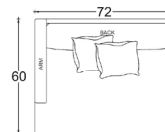

LAF/RAF LOUNGE
(#4713/#4712)

**SOME MODELS MAY REQUIRE PIECE OUTS
DEPENDING ON PATTERN REPEAT/NAP OF FABRIC.
PLEASE CONFIRM PIECE OUT DETAILS WITH YOUR
CUSTOMER SERVICE REPRESENTATIVE.

STANDARD DOUBLE NEEDLE STITCH DETAIL ON
BODY, SEAT CUSHION, BACK AND TOSS PILLOWS
UNLESS OTHERWISE SPECIFIED.

MEASUREMENTS ARE APPROXIMATE