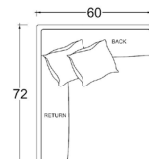

44" W x 60" D x 18" H (#0407)

60" W x 60" D x 18" H (#0160)

\*\*SOME MODELS MAY REQUIRE PIECE OUTS DEPENDING ON PATTERN REPEAT/NAP OF FABRIC. PLEASE CONFIRM PIECE OUT DETAILS WITH YOUR CUSTOMER SERVICE REPRESENTATIVE.

### OVERALL DIMENSIONS

OVERALL HEIGHT TO FRAME: 29"/74cm  
 OVERALL HEIGHT TO BACK PILLOW: 34"/86cm  
 OVERALL WIDTH: 44"/112cm  
 OVERALL DEPTH:  
     CHAIR: 44"/112cm  
     LOUNGE: 60"/152cm  
     CHAISE: 72"/183cm  
 SEAT DEPTH:  
     CHAIR: 26"/66cm  
     LOUNGE: 42"/107cm  
     CHAISE: 54"/137cm  
 SEAT HEIGHT: 20"/51cm  
 ARM HEIGHT: 24"/61cm  
 LEG HEIGHT: 1125"/3cm

### 60" W OPTIONS

60" W ARMLESS  
FRONT VIEW

ARMLESS CHAIR  
(#1501)

ARMLESS LOUNGE  
(#4601)

ARMLESS CHAISE  
(#5501)

60" W L/R RETURN  
FRONT VIEW

CHAIR w/ L/R RETURN  
(#1509/#1508)

CORNER UNIT  
(#1560)

### OVERALL DIMENSIONS

OVERALL HEIGHT TO FRAME: 29"/74cm  
 OVERALL HEIGHT TO BACK PILLOW: 34"/86cm  
 OVERALL WIDTH: 60"/152cm  
 OVERALL DEPTH:  
     CHAIR: 44"/112cm  
     LOUNGE: 60"/152cm  
     CHAISE: 72"/183cm  
 SEAT DEPTH:  
     CHAIR: 26"/66cm  
     LOUNGE: 42"/107cm  
     CHAISE: 54"/137cm  
 SEAT HEIGHT: 20"/51cm  
 ARM HEIGHT: 24"/61cm  
 LEG HEIGHT: 11.25"/3cm