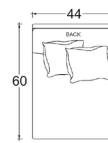

ARMLESS LOUNGE (#4101)