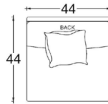

ARMLESS CHAIR (#1001)