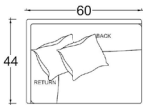

### 60" W OPTIONS

60" W ARMLESS  
FRONT VIEW

ARMLESS CHAIR  
(#1501)

ARMLESS LOUNGE  
(#4601)

ARMLESS CHAISE  
(#5501)

60" W L/R RETURN  
FRONT VIEW

CHAIR w/ L/R RETURN  
(#1509/#1508)

CORNER UNIT  
(#1560)