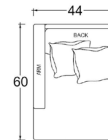

LAF/RAF LOUNGE (#4103/#4102)