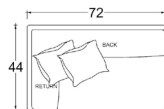

### OVERALL DIMENSIONS

OVERALL HEIGHT TO FRAME: 29"/74cm  
 OVERALL HEIGHT TO BACK PILLOW: 34"/86cm  
 OVERALL WIDTH: 44"/112cm  
 OVERALL DEPTH:  
     CHAIR: 44"/112cm  
     LOUNGE: 60"/152cm  
     CHAISE: 72"/183cm  
 SEAT DEPTH:  
     CHAIR: 26"/66cm  
     LOUNGE: 42"/107cm  
     CHAISE: 54"/137cm  
 SEAT HEIGHT: 20"/51cm  
 ARM HEIGHT: 24"/61cm  
 LEG HEIGHT: 1125"/3cm

### 72" W OPTIONS

72" W ARMLESS  
FRONT VIEW

ARMLESS CHAIR  
(#2001)

ARMLESS LOUNGE  
(#4701)

72" W w/ L/R RETURN  
FRONT VIEW

CHAIR w/ L/R RETURN  
(#2009/#2008)

LOUNGE w/ L/R RETURN  
(#4709/#4708)

72" W LAF/RAF  
FRONT VIEW