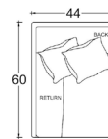

**44" W OPTIONS**

44" W ARMLESS FRONT VIEW

ARMLESS CHAIR (#1001)

ARMLESS LOUNGE (#4101)

ARMLESS CHAISE (#5001)

44" w/ L/R RETURN FRONT VIEW

CORNER UNIT (#1060)

LOUNGE w/ L/R RETURN (#4105/#4104)

44" W x 60" D x 18" H (#0407)

60" W x 60" D x 18" H (#0160)

\*\*SOME MODELS MAY REQUIRE PIECE OUTS DEPENDING ON PATTERN REPEAT/NAP OF FABRIC. PLEASE CONFIRM PIECE OUT DETAILS WITH YOUR CUSTOMER SERVICE REPRESENTATIVE.

### OVERALL DIMENSIONS

OVERALL HEIGHT TO FRAME: 29"/74cm  
 OVERALL HEIGHT TO BACK PILLOW: 34"/86cm  
 OVERALL WIDTH: 44"/112cm  
 OVERALL DEPTH:  
     CHAIR: 44"/112cm  
     LOUNGE: 60"/152cm  
     CHAISE: 72"/183cm  
 SEAT DEPTH:  
     CHAIR: 26"/66cm  
     LOUNGE: 42"/107cm  
     CHAISE: 54"/137cm  
 SEAT HEIGHT: 20"/51cm  
 ARM HEIGHT: 24"/61cm  
 LEG HEIGHT: 1125"/3cm

### OVERALL DIMENSIONS

OVERALL HEIGHT TO FRAME: 29"/74cm  
 OVERALL HEIGHT TO BACK PILLOW: 34"/86cm  
 OVERALL WIDTH: 60"/152cm  
 OVERALL DEPTH:  
     CHAIR: 44"/112cm  
     LOUNGE: 60"/152cm  
     CHAISE: 72"/183cm  
 SEAT DEPTH:  
     CHAIR: 26"/66cm  
     LOUNGE: 42"/107cm  
     CHAISE: 54"/137cm  
 SEAT HEIGHT: 20"/51cm  
 ARM HEIGHT: 24"/61cm  
 LEG HEIGHT: 11.25"/3cm