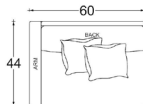

LAF/RAF CHAIR
(#1503/#1502)