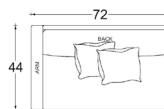

### 72" W OPTIONS

72" W ARMLESS  
FRONT VIEW

ARMLESS CHAIR  
(#2001)

ARMLESS LOUNGE  
(#4701)

72" W w/ L/R RETURN  
FRONT VIEW

CHAIR w/ L/R RETURN  
(#2009/#2008)

LOUNGE w/ L/R RETURN  
(#4709/#4708)

72" W LAF/RAF  
FRONT VIEW