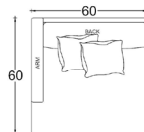

LAF/RAF LOUNGE
(#4603/#4602)