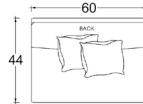

ARMLESS CHAIR
(#1501)