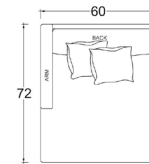

### OVERALL DIMENSIONS

OVERALL HEIGHT TO FRAME: 29"/74cm  
 OVERALL HEIGHT TO BACK PILLOW: 34"/86cm  
 OVERALL WIDTH: 44"/112cm  
 OVERALL DEPTH:  
     CHAIR: 44"/112cm  
     LOUNGE: 60"/152cm  
     CHAISE: 72"/183cm  
 SEAT DEPTH:  
     CHAIR: 26"/66cm  
     LOUNGE: 42"/107cm  
     CHAISE: 54"/137cm  
 SEAT HEIGHT: 20"/51cm  
 ARM HEIGHT: 24"/61cm  
 LEG HEIGHT: 1125"/3cm

CHAISE w/ L/R RETURN  
(#5505/#5504)

60" W LAF/RAF  
FRONT VIEW

LAF/RAF CHAIR  
(#1503/#1502)

LAF/RAF LOUNGE  
(#4603/#4602)

LAF/RAF CHAISE  
(#5503/#5502)

\*\*SOME MODELS MAY REQUIRE PIECE OUTS  
DEPENDING ON PATTERN REPEAT/NAP OF FABRIC.  
PLEASE CONFIRM PIECE OUT DETAILS WITH YOUR  
CUSTOMER SERVICE REPRESENTATIVE.

### OVERALL DIMENSIONS

OVERALL HEIGHT TO FRAME: 29"/74cm  
 OVERALL HEIGHT TO BACK PILLOW: 34"/86cm  
 OVERALL WIDTH: 60"/152cm  
 OVERALL DEPTH:  
     CHAIR: 44"/112cm  
     LOUNGE: 60"/152cm  
     CHAISE: 72"/183cm  
 SEAT DEPTH:  
     CHAIR: 26"/66cm  
     LOUNGE: 42"/107cm  
     CHAISE: 54"/137cm  
 SEAT HEIGHT: 20"/51cm  
 ARM HEIGHT: 24"/61cm  
 LEG HEIGHT: 11.25"/3cm