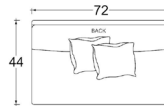

ARMLESS CHAIR
(#2001)