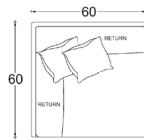

CORNER UNIT
(#1560)