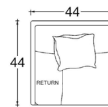

CORNER UNIT (#1060)