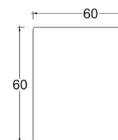

**44" W OPTIONS**

44" W ARMLESS FRONT VIEW

ARMLESS CHAIR (#1001)

ARMLESS LOUNGE (#4101)

ARMLESS CHAISE (#5001)

44" w/ L/R RETURN FRONT VIEW

CORNER UNIT (#1060)

LOUNGE w/ L/R RETURN (#4105/#4104)

CHAISE w/ L/R RETURN (#5005/#5004)

44" W LAF/RAF FRONT VIEW

LAF/RAF CHAIR (#1003/#1002)

LAF/RAF LOUNGE (#4103/#4102)

LAF/RAF CHAISE (#5003/#5002)

**OTTOMAN OPTIONS**

FRONT VIEW

44" W x 44" D x 18" H (#0158)

44" W x 60" D x 18" H (#0407)

60" W x 60" D x 18" H (#0160)

\*\*SOME MODELS MAY REQUIRE PIECE OUTS DEPENDING ON PATTERN REPEAT/NAP OF FABRIC. PLEASE CONFIRM PIECE OUT DETAILS WITH YOUR CUSTOMER SERVICE REPRESENTATIVE.

### OVERALL DIMENSIONS

OVERALL HEIGHT TO FRAME: 29"/74cm  
 OVERALL HEIGHT TO BACK PILLOW: 34"/86cm  
 OVERALL WIDTH: 44"/112cm  
 OVERALL DEPTH:  
     CHAIR: 44"/112cm  
     LOUNGE: 60"/152cm  
     CHAISE: 72"/183cm  
 SEAT DEPTH:  
     CHAIR: 26"/66cm  
     LOUNGE: 42"/107cm  
     CHAISE: 54"/137cm  
 SEAT HEIGHT: 20"/51cm  
 ARM HEIGHT: 24"/61cm  
 LEG HEIGHT: 1125"/3cm