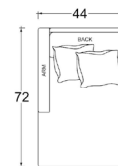

CHAISE w/ L/R RETURN (#5005/#5004)

44" W LAF/RAF FRONT VIEW

LAF/RAF CHAIR (#1003/#1002)

LAF/RAF LOUNGE (#4103/#4102)

LAF/RAF CHAISE (#5003/#5002)

**OTTOMAN OPTIONS**

FRONT VIEW

44" W x 44" D x 18" H (#0158)

44" W x 60" D x 18" H (#0407)

60" W x 60" D x 18" H (#0160)

\*\*SOME MODELS MAY REQUIRE PIECE OUTS DEPENDING ON PATTERN REPEAT/NAP OF FABRIC. PLEASE CONFIRM PIECE OUT DETAILS WITH YOUR CUSTOMER SERVICE REPRESENTATIVE.

### OVERALL DIMENSIONS

OVERALL HEIGHT TO FRAME: 29"/74cm  
 OVERALL HEIGHT TO BACK PILLOW: 34"/86cm  
 OVERALL WIDTH: 44"/112cm  
 OVERALL DEPTH:  
     CHAIR: 44"/112cm  
     LOUNGE: 60"/152cm  
     CHAISE: 72"/183cm  
 SEAT DEPTH:  
     CHAIR: 26"/66cm  
     LOUNGE: 42"/107cm  
     CHAISE: 54"/137cm  
 SEAT HEIGHT: 20"/51cm  
 ARM HEIGHT: 24"/61cm  
 LEG HEIGHT: 1125"/3cm

### OVERALL DIMENSIONS

OVERALL HEIGHT TO FRAME: 29"/74cm  
 OVERALL HEIGHT TO BACK PILLOW: 34"/86cm  
 OVERALL WIDTH: 60"/152cm  
 OVERALL DEPTH:  
     CHAIR: 44"/112cm  
     LOUNGE: 60"/152cm  
     CHAISE: 72"/183cm  
 SEAT DEPTH:  
     CHAIR: 26"/66cm  
     LOUNGE: 42"/107cm  
     CHAISE: 54"/137cm  
 SEAT HEIGHT: 20"/51cm  
 ARM HEIGHT: 24"/61cm  
 LEG HEIGHT: 11.25"/3cm