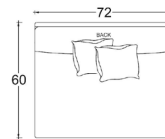

ARMLESS LOUNGE
(#4701)