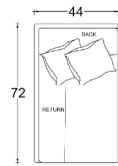

CHAISE w/ L/R RETURN (#5005/#5004)