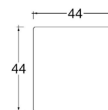

**44" W OPTIONS**

44" W ARMLESS FRONT VIEW

ARMLESS CHAIR (#1001)

ARMLESS LOUNGE (#4101)

ARMLESS CHAISE (#5001)

44" w/ L/R RETURN FRONT VIEW

CORNER UNIT (#1060)

LOUNGE w/ L/R RETURN (#4105/#4104)

CHAISE w/ L/R RETURN (#5005/#5004)

44" W LAF/RAF FRONT VIEW

LAF/RAF CHAIR (#1003/#1002)

LAF/RAF LOUNGE (#4103/#4102)

LAF/RAF CHAISE (#5003/#5002)

**OTTOMAN OPTIONS**

FRONT VIEW

44" W x 44" D x 18" H (#0158)

44" W x 60" D x 18" H (#0407)

60" W x 60" D x 18" H (#0160)

\*\*SOME MODELS MAY REQUIRE PIECE OUTS DEPENDING ON PATTERN REPEAT/NAP OF FABRIC. PLEASE CONFIRM PIECE OUT DETAILS WITH YOUR CUSTOMER SERVICE REPRESENTATIVE.

### OVERALL DIMENSIONS

OVERALL HEIGHT TO FRAME: 29"/74cm  
 OVERALL HEIGHT TO BACK PILLOW: 34"/86cm  
 OVERALL WIDTH: 44"/112cm  
 OVERALL DEPTH:  
     CHAIR: 44"/112cm  
     LOUNGE: 60"/152cm  
     CHAISE: 72"/183cm  
 SEAT DEPTH:  
     CHAIR: 26"/66cm  
     LOUNGE: 42"/107cm  
     CHAISE: 54"/137cm  
 SEAT HEIGHT: 20"/51cm  
 ARM HEIGHT: 24"/61cm  
 LEG HEIGHT: 1125"/3cm