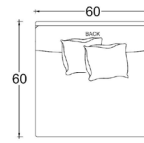

ARMLESS LOUNGE
(#4601)