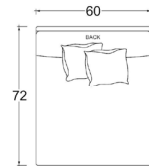

### 60" W OPTIONS

60" W ARMLESS  
FRONT VIEW

ARMLESS CHAIR  
(#1501)

ARMLESS LOUNGE  
(#4601)

ARMLESS CHAISE  
(#5501)

60" W L/R RETURN  
FRONT VIEW

CHAIR w/ L/R RETURN  
(#1509/#1508)

CORNER UNIT  
(#1560)