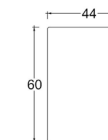

**44" W OPTIONS**

44" W ARMLESS FRONT VIEW

ARMLESS CHAIR (#1001)

ARMLESS LOUNGE (#4101)

ARMLESS CHAISE (#5001)

44" w/ L/R RETURN FRONT VIEW

CORNER UNIT (#1060)

LOUNGE w/ L/R RETURN (#4105/#4104)

CHAISE w/ L/R RETURN (#5005/#5004)

44" W LAF/RAF FRONT VIEW

LAF/RAF CHAIR (#1003/#1002)

LAF/RAF LOUNGE (#4103/#4102)

LAF/RAF CHAISE (#5003/#5002)

**OTTOMAN OPTIONS**

FRONT VIEW

44" W x 44" D x 18" H (#0158)

44" W x 60" D x 18" H (#0407)

60" W x 60" D x 18" H (#0160)

\*\*SOME MODELS MAY REQUIRE PIECE OUTS DEPENDING ON PATTERN REPEAT/NAP OF FABRIC. PLEASE CONFIRM PIECE OUT DETAILS WITH YOUR CUSTOMER SERVICE REPRESENTATIVE.

### OVERALL DIMENSIONS

OVERALL HEIGHT TO FRAME: 29"/74cm  
 OVERALL HEIGHT TO BACK PILLOW: 34"/86cm  
 OVERALL WIDTH: 44"/112cm  
 OVERALL DEPTH:  
     CHAIR: 44"/112cm  
     LOUNGE: 60"/152cm  
     CHAISE: 72"/183cm  
 SEAT DEPTH:  
     CHAIR: 26"/66cm  
     LOUNGE: 42"/107cm  
     CHAISE: 54"/137cm  
 SEAT HEIGHT: 20"/51cm  
 ARM HEIGHT: 24"/61cm  
 LEG HEIGHT: 1125"/3cm