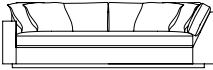

GREGOIRE SECTIONAL

LAF/RAF w/RETURN

FRONT VIEW