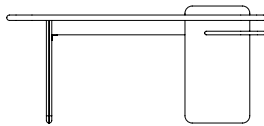

LEFT SIDE FACING

TOP VIEW

FRONT VIEW
72" L x 39" W x 32.5" H

BACK VIEW

SIDE VIEW

RIGHT SIDE FACING

TOP VIEW

FRONT VIEW
72" L x 39" W x 32.5" H

OVERALL DIMENSIONS

OVERALL HEIGHT TO TOP: 32.5"/83cm
 OVERALL HEIGHT TO SHELF: 25.5"/65cm
 OVERALL WIDTH: 39"/142cm

FINISHES

ASH OPTIONS

BLEACHED WHITEWASH W/MATTE SEALER

GREYWASH W/MATTE SEALER

BOURBON

ESPRESSO