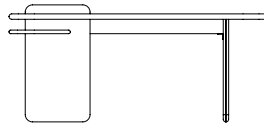

BRISBANE | DESK

* LEFT SIDE FACING DESK SHOWN

WOOD DETAILS

SOLID HARDWOOD
SUSTAINABLY HARVESTED
ASH OR WALNUT

FINISH DETAILS

SPECIFY FINISH
PROTECTIVE SEALER APPLIED

LEG DETAILS

SITS ON GLIDES

LEFT SIDE FACING

TOP VIEW

FRONT VIEW
72" L x 39" W x 32.5" H

BACK VIEW

SIDE VIEW

RIGHT SIDE FACING

TOP VIEW

FRONT VIEW
72" L x 39" W x 32.5" H

OVERALL DIMENSIONS

OVERALL HEIGHT TO TOP: 32.5"/83cm
 OVERALL HEIGHT TO SHELF: 25.5"/65cm
 OVERALL WIDTH: 39"/142cm

FINISHES

ASH OPTIONS

BLEACHED WHITEWASH W/MATTE SEALER

GREYWASH W/MATTE SEALER

BOURBON

ESPRESSO

METRIC

72" LEFT SIDE FACING DESK
(82371)

72" L x 39" W x 32.5" H

183cm L x 142cm W x 83cm H

72" RIGHT SIDE FACING DESK
(82370)

72" L x 39" W x 32.5" H

183cm L x 142cm W x 83cm H