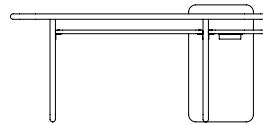

BRISBANE | DESK

* LEFT SIDE FACING DESK SHOWN

WOOD DETAILS

SOLID HARDWOOD
SUSTAINABLY HARVESTED
ASH OR WALNUT

FINISH DETAILS

SPECIFY FINISH
PROTECTIVE SEALER APPLIED

LEG DETAILS

SITS ON GLIDES

LEFT SIDE FACING

TOP VIEW

FRONT VIEW
72" L x 39" W x 32.5" H

BACK VIEW

SIDE VIEW

RIGHT SIDE FACING

TOP VIEW

FRONT VIEW
72" L x 39" W x 32.5" H

OVERALL DIMENSIONS

OVERALL HEIGHT TO TOP: 32.5"/83cm
 OVERALL HEIGHT TO SHELF: 25.5"/65cm
 OVERALL WIDTH: 39"/142cm

FINISHES

ASH OPTIONS

BLEACHED WHITEWASH W/MATTE SEALER

GREYWASH W/MATTE SEALER

BOURBON

ESPRESSO

METRIC

72" LEFT SIDE FACING DESK
(82371)

72" L x 39" W x 32.5" H

183cm L x 142cm W x 83cm H

72" RIGHT SIDE FACING DESK
(82370)

72" L x 39" W x 32.5" H

183cm L x 142cm W x 83cm H