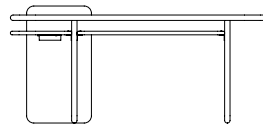

LEFT SIDE FACING

TOP VIEW

FRONT VIEW
72" L x 39" W x 32.5" H

BACK VIEW

SIDE VIEW

RIGHT SIDE FACING

TOP VIEW

FRONT VIEW
72" L x 39" W x 32.5" H

OVERALL DIMENSIONS

OVERALL HEIGHT TO TOP: 32.5"/83cm
 OVERALL HEIGHT TO SHELF: 25.5"/65cm
 OVERALL WIDTH: 39"/142cm

FINISHES

ASH OPTIONS

BLEACHED WHITEWASH W/MATTE SEALER

GREYWASH W/MATTE SEALER

BOURBON

ESPRESSO